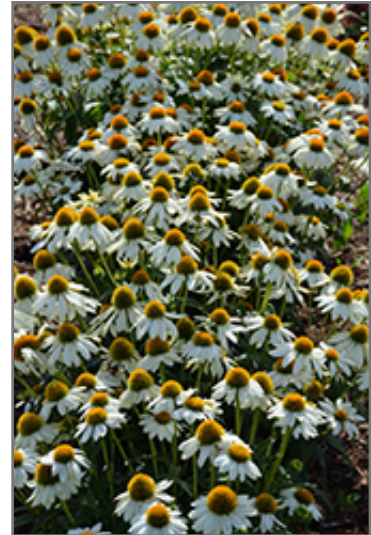

Planting & Growing

PowWow White Coneflower will grow to be about 18 inches tall at maturity extending to 24 inches tall with the flowers, with a spread of 18 inches. It grows at a medium rate, and under ideal conditions can be expected to live for approximately 10 years.

This plant should only be grown in full sunlight. It is very adaptable to both dry and moist locations, and should do just fine under typical garden conditions. It is considered to be drought-tolerant, and thus makes an ideal choice for a low-water garden or xeriscape application. It is not particular as to soil type or pH. It is highly tolerant of urban pollution and will even thrive in inner city environments. This is a selection of a native North American species. It can be propagated by division; however, as a cultivated variety, be aware that it may be subject to certain restrictions or prohibitions on propagation.

PowWow White Coneflower is a fine choice for the garden, but it is also a good selection for planting in outdoor pots and containers. With its upright habit of growth, it is best suited for use as a 'thriller' in the 'spiller-thriller-filler' container combination; plant it near the center of the pot, surrounded by smaller plants and those that spill over the edges. Note that when growing plants in outdoor containers and baskets, they may require more frequent waterings than they would in the yard or garden.

*PowWow White Coneflower flowers
Photo courtesy of NetPS Plant Finder*