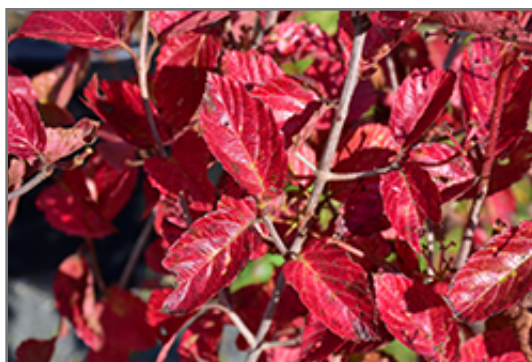

Height: 10 feet

Spread: 10 feet

Sunlight: ○ ●

Hardiness Zone: 3

Other Names: Arrowwood

Description:

A striking garden shrub with showy flat-topped clusters of creamy white flowers in spring followed by masses of bluish-black berries; lustrous leaves turn a good fall color, rugged and adaptable, ideal for the garden or as a natural hedge

Ornamental Features

Chicago Lustre Viburnum is covered in stunning creamy white flat-top flowers at the ends of the branches in late spring. The royal blue fruits are held in abundance in spectacular clusters from early to late fall. It has forest green deciduous foliage. The serrated oval leaves turn an outstanding deep purple in the fall.

Landscape Attributes

Chicago Lustre Viburnum is a multi-stemmed deciduous shrub with an upright spreading habit of growth. Its average texture blends into the landscape, but can be balanced by one or two finer or coarser trees or shrubs for an effective composition.

This is a relatively low maintenance shrub, and should only be pruned after flowering to avoid removing any of the current season's flowers. It is a good choice for attracting birds to your yard, but is not particularly attractive to deer who tend to leave it alone in favor of tastier treats. It has no significant negative characteristics.

Chicago Lustre Viburnum is recommended for the following landscape applications;

Chicago Lustre Viburnum in fall
Photo courtesy of NetPS Plant Finder