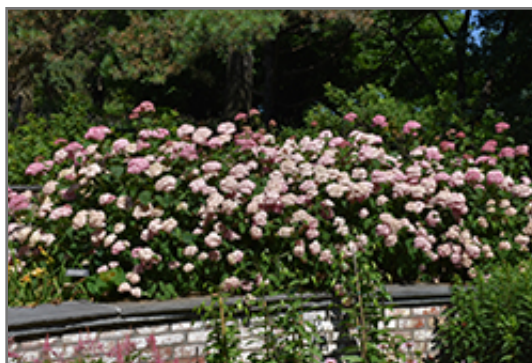

Invincibelle Spirit Smooth Hydrangea in bloom
Photo courtesy of NetPS Plant Finder